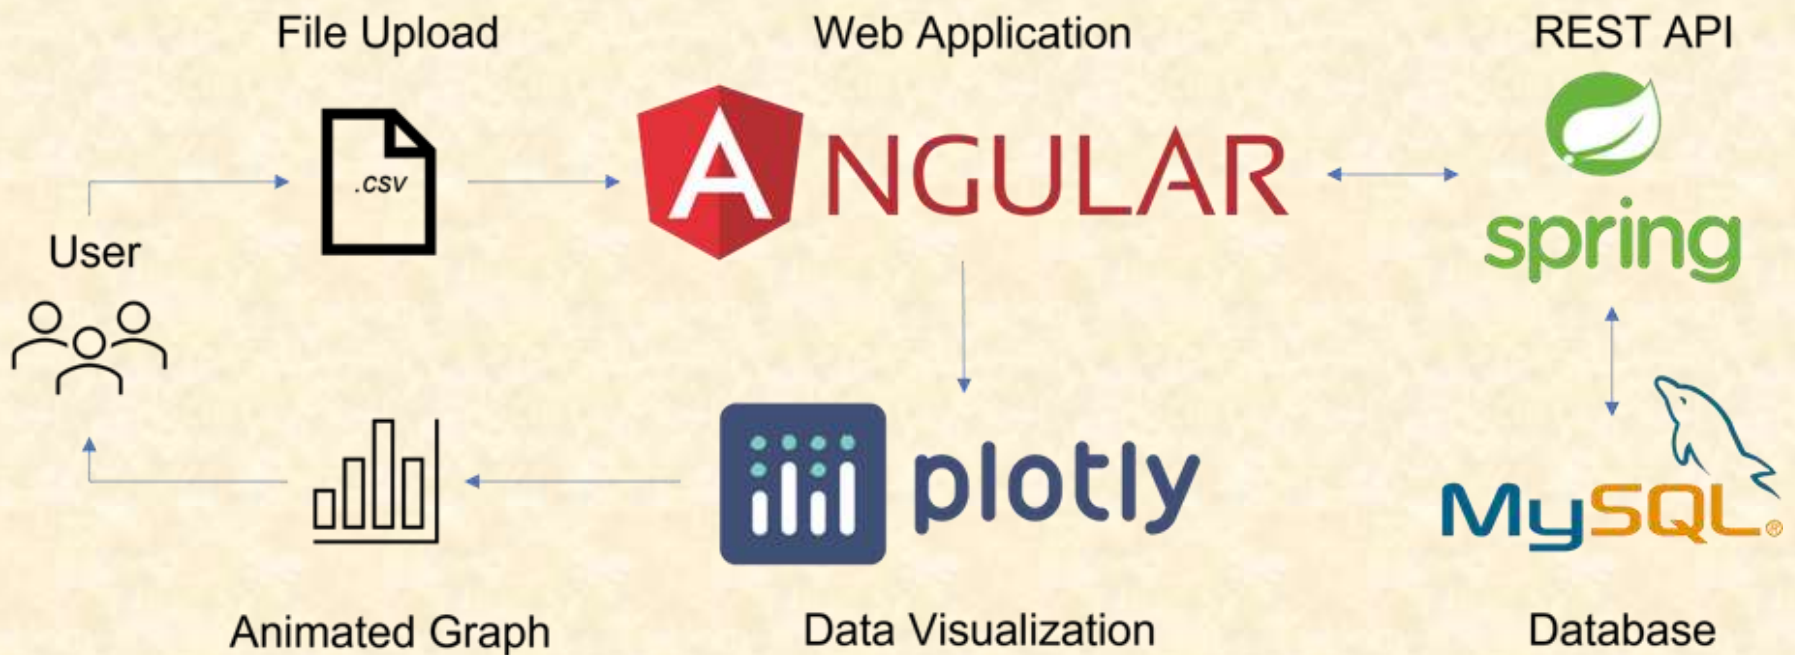

Ryan Piotrowicz

Jared Surato

Department of Computer Science and Engineering

Michigan State University

Spring 2022

*From Students...
...to Professionals*

Project Overview

- Creates visualizations based on data from train simulation software that allow users to understand complex data with ease
- Visualizations can be created from both existing and new data stored as CSV files
- The multiple visualizations can be controlled by the use of media control buttons like pause, play, fast forward, and rewind as well as a scroll bar for quick access to specific points in time

System Architecture

Before Data Selection

Dataset Selection

After Data Selection

Animation Playing

What's left to do?

- Finish new file upload
- L/V force graph and toggle button
- Playback speed option
- Updating dropdown with available datasets
- Front end query for specified dataset