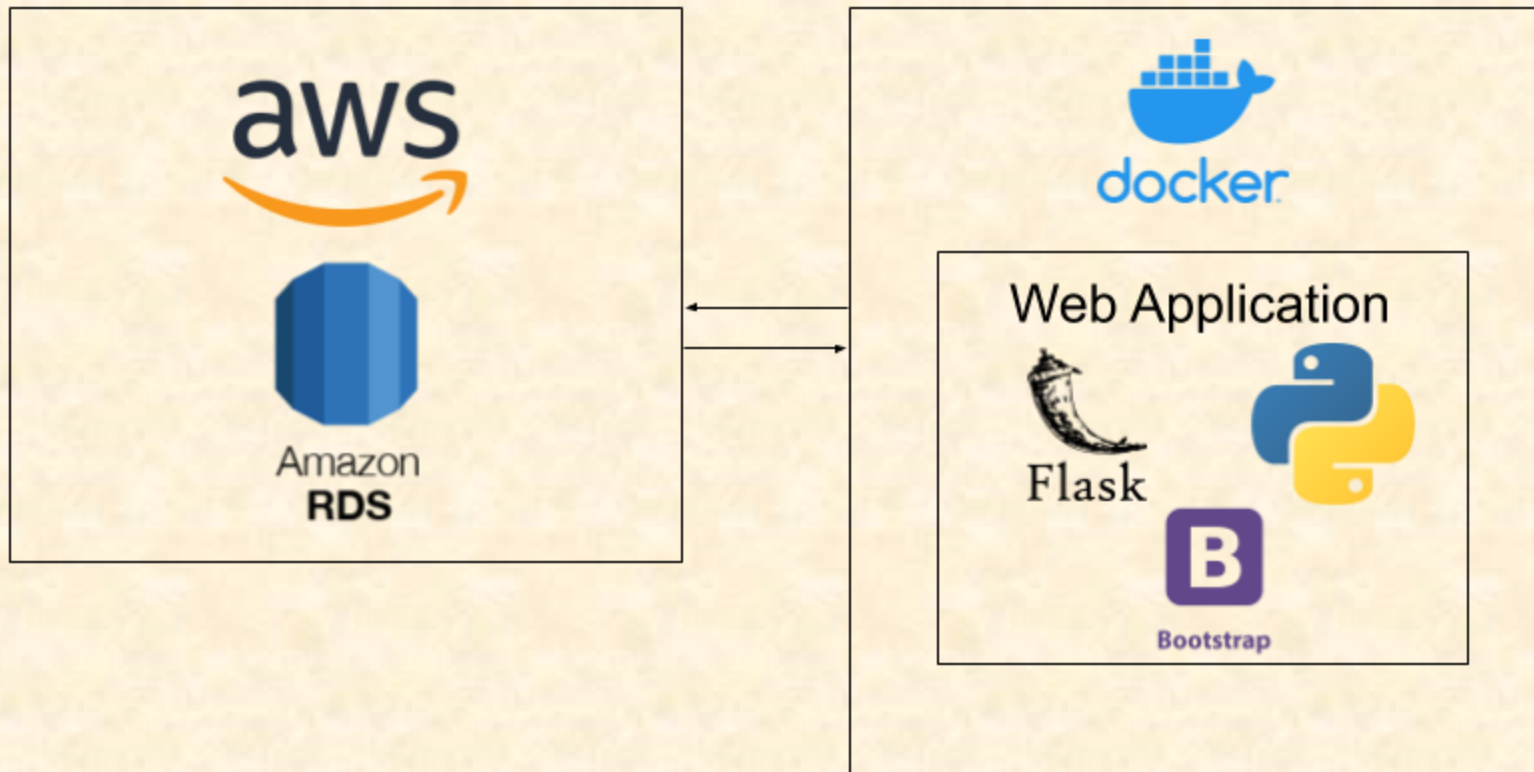

Ze Liu

Andrew Vo

Sean Wright

*From Students...
...to Professionals*

Department of Computer Science and Engineering
Michigan State University

Fall 2019

Project Overview

- Create an easy interactive site to access Islamic Law Text
- Store information about Islam Law texts from Harvard Library
- Display analytic information
- Allow researchers to customize searches and record search history

System Architecture

Homepage

Results

The screenshot shows a web browser window with a dark red header. At the top center, there is a "Login" link. Below it, the "StackLife" logo is displayed in white, followed by the subtitle "Library Search and Display Tool". A search bar contains the text "Pablo Picasso" and a "Search" button. Below the header, a table displays search results with columns for Title, Genre, Topic, and Description. Each row includes a small thumbnail image of a painting on the left and a "Search Row" button on the right of the description.

Single Result

The screenshot shows a web browser window with a dark red header. At the top center of the header is a "Login" link. Below it, the text "StackLife" is displayed in a large, white, sans-serif font, followed by "Library Search and Display Tool" in a smaller white font. A search bar with a "Search" button is positioned below the text. The main content area is white and features a large black and white photograph of a woman standing next to a skeleton. To the right of the photograph, the following information is displayed: