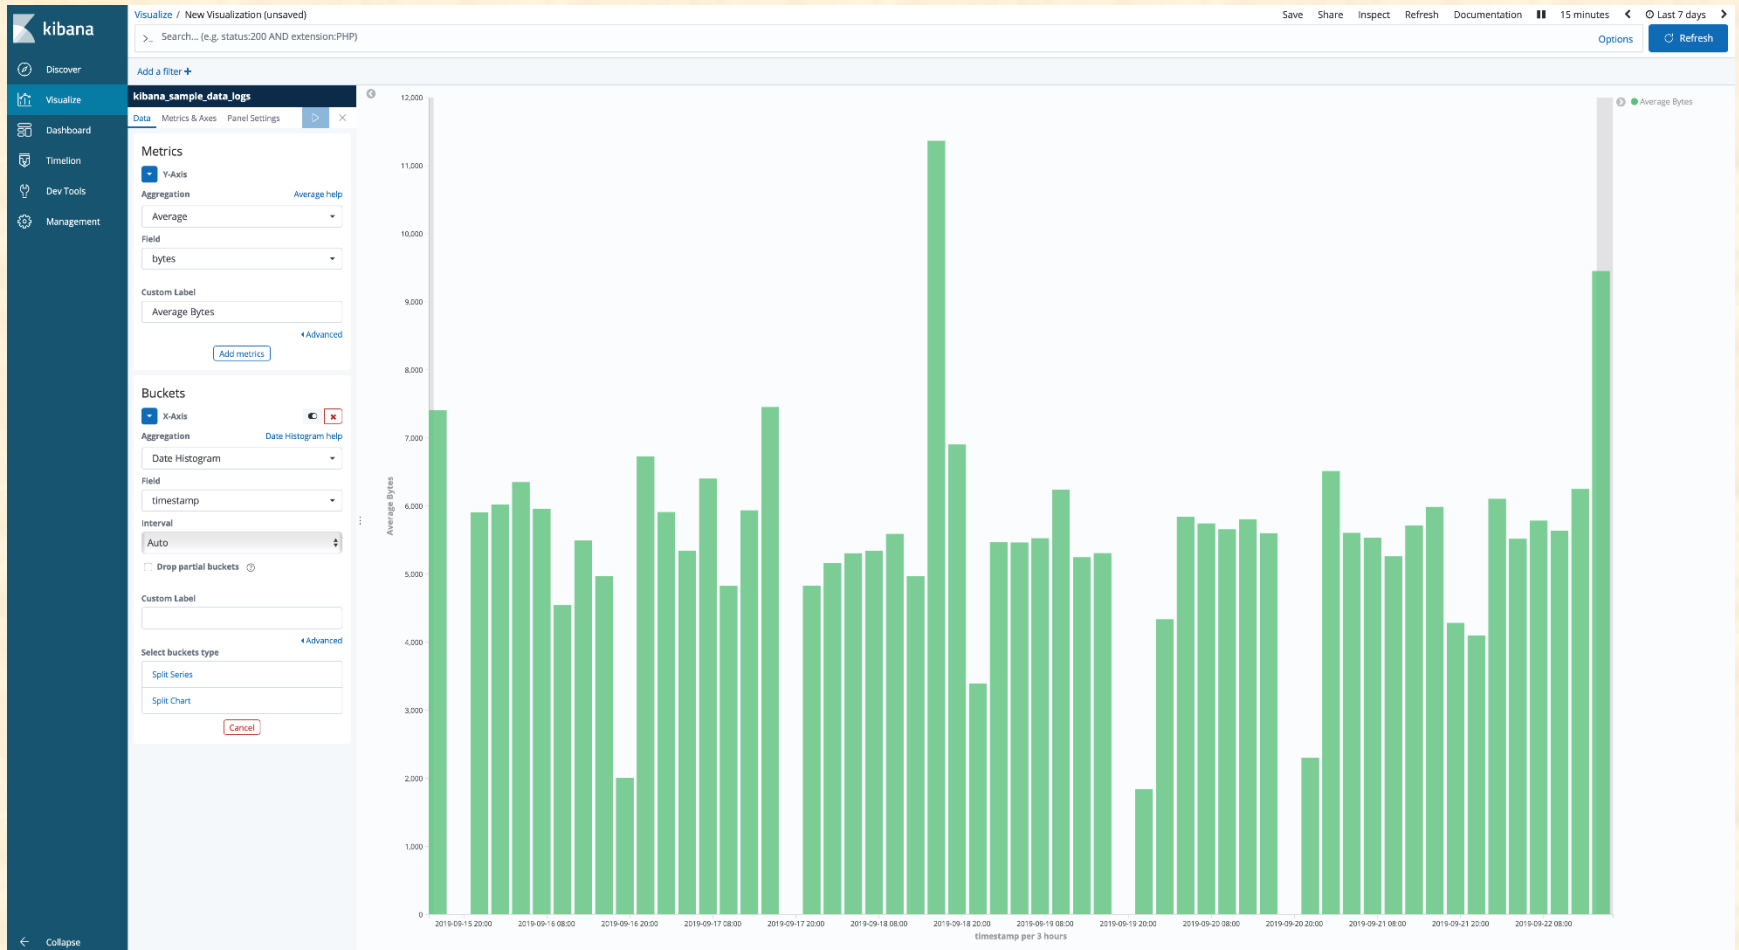

Screen Mockup: Visualize