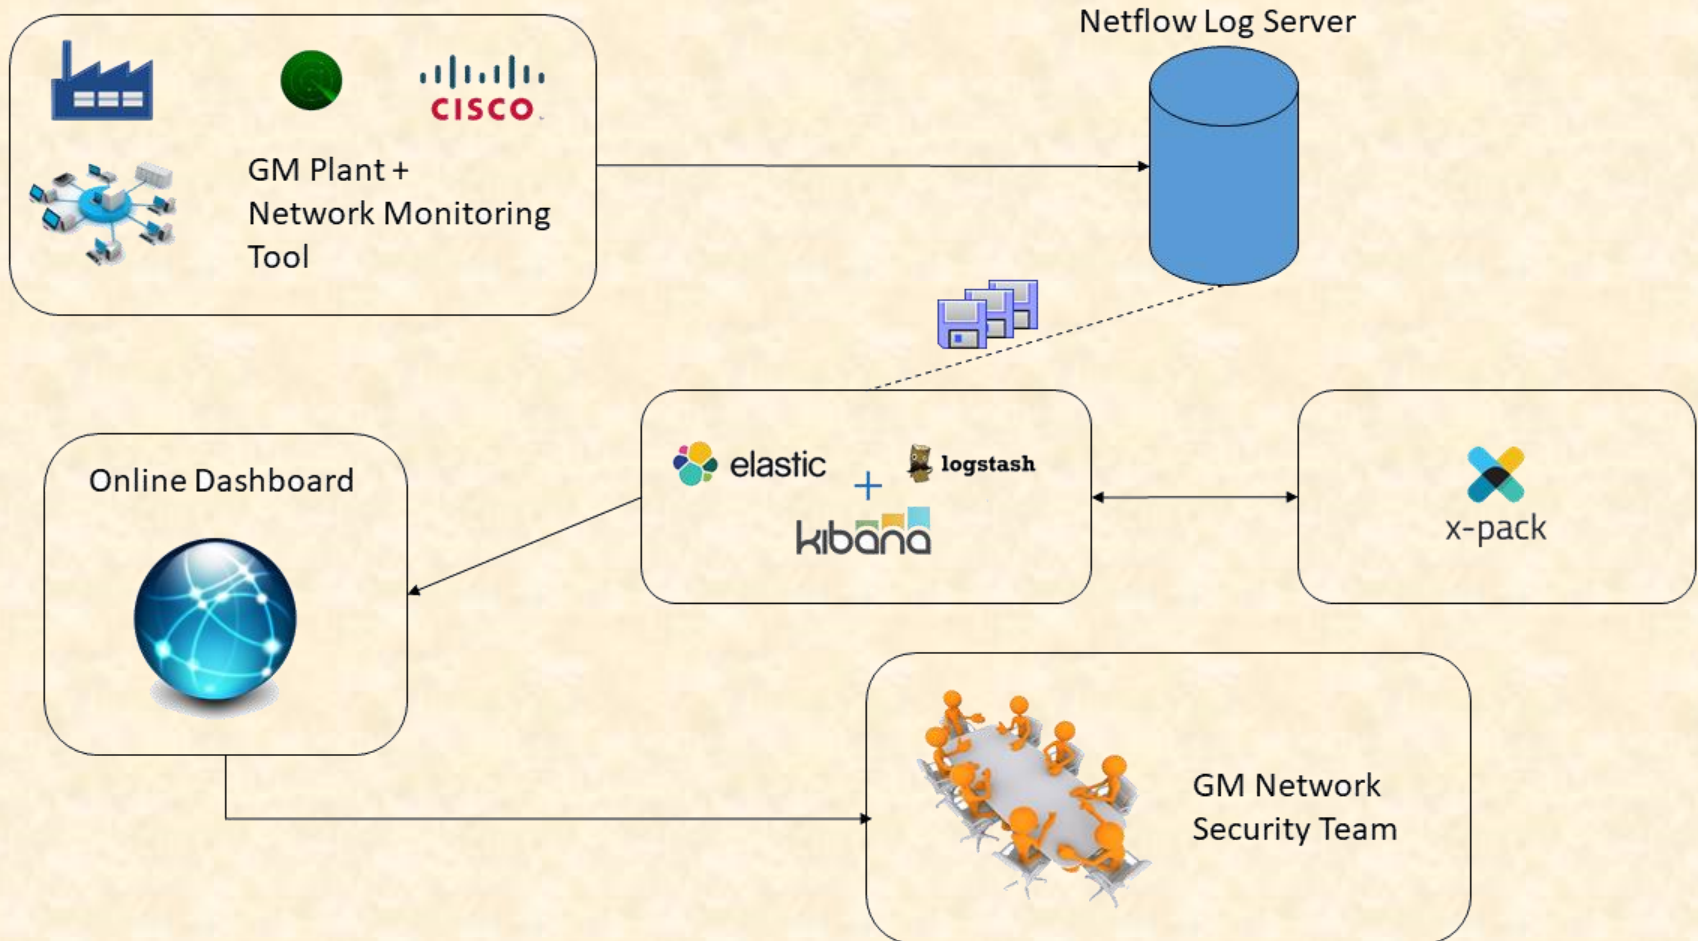

# Screen Mockup: Machine Learning

# Technical Specifications

- Front end of application built using ELK stack application suite.
  - Elasticsearch (search), Logstash (data storage), and Kibana (graphs & visuals)
- Hosted locally, would be implemented in GM production server environment.
- Machine learning model built using X-pack
  - Elastic Stack extension
  - Analyzes preprocessed datasets provided by GM

# System Architecture