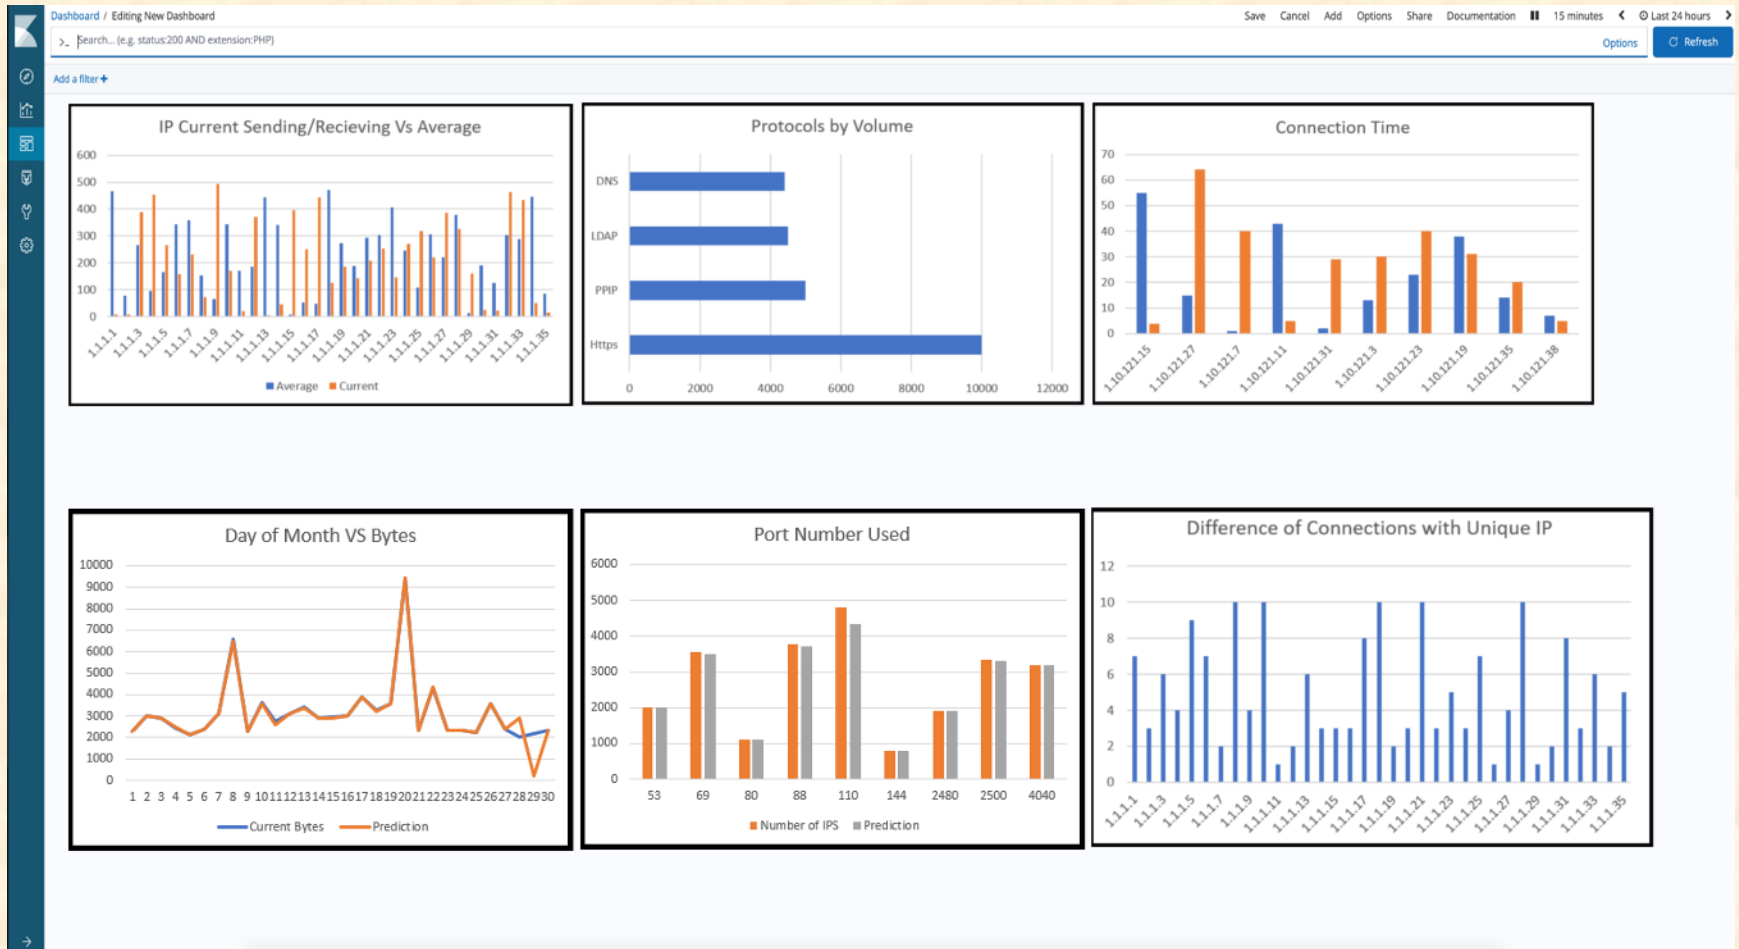

FlightDelayMin

FlightNum

FlightTimeHour

Origin

OriginCityName

OriginCountry

OriginLocation

OriginRegion

# Screen Mockup: Dashboard