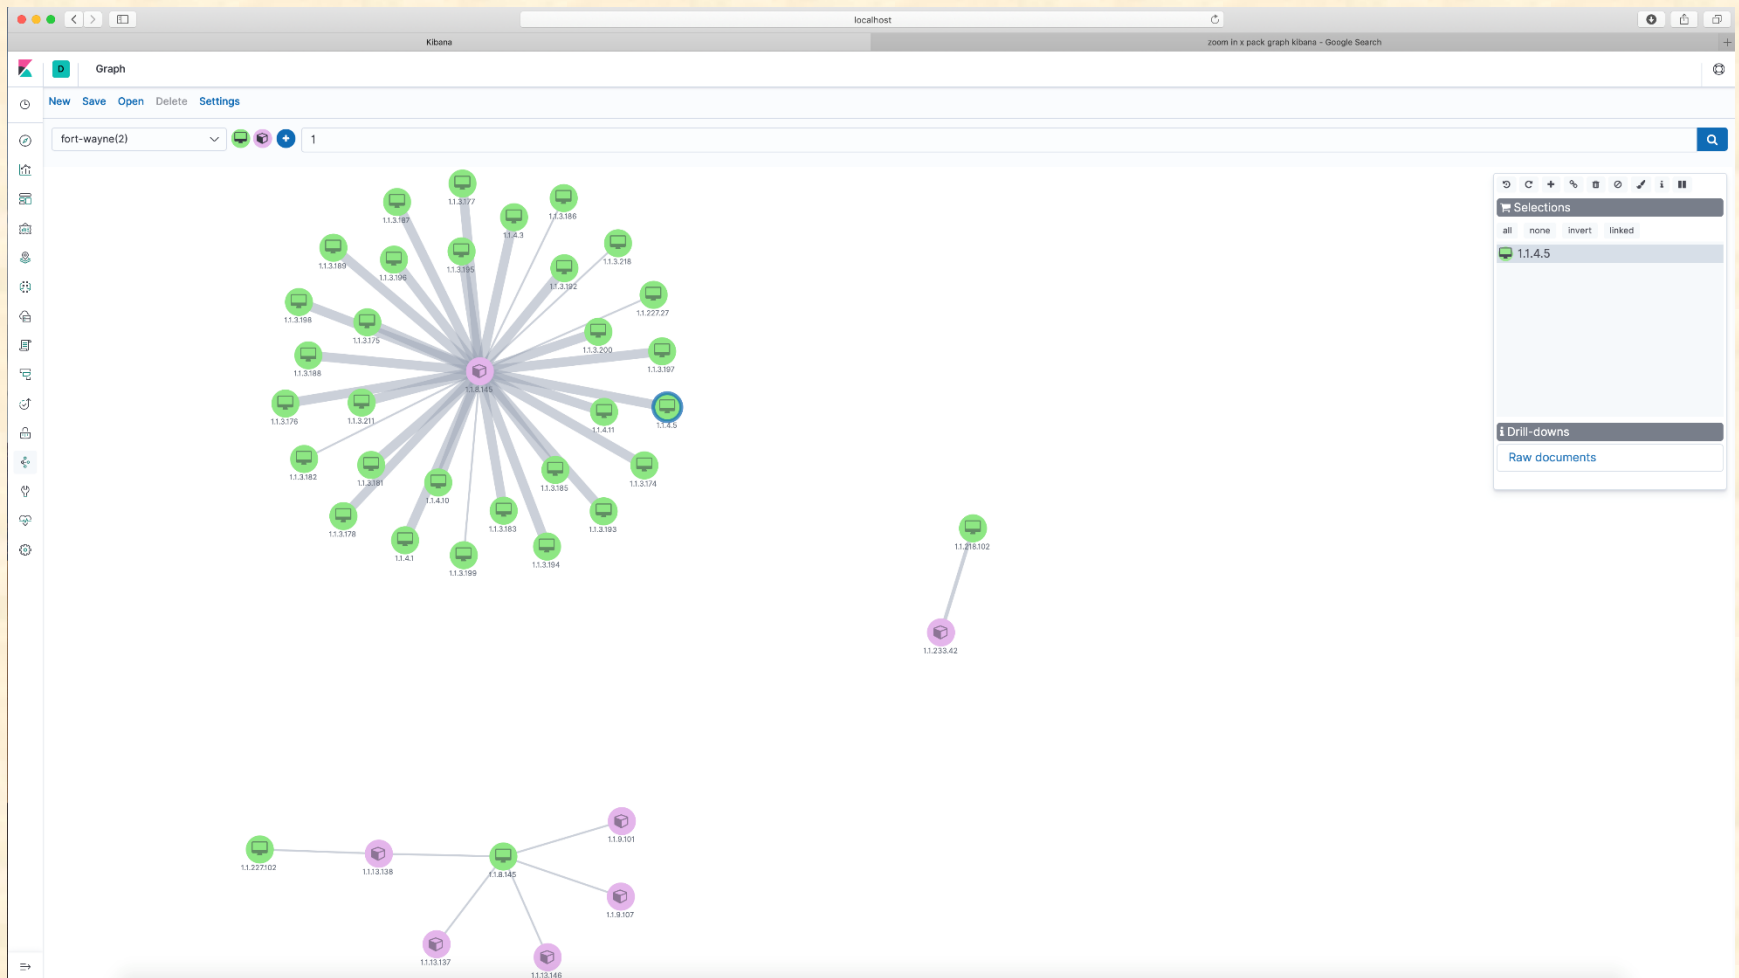

Screen Mockup: Machine Learning