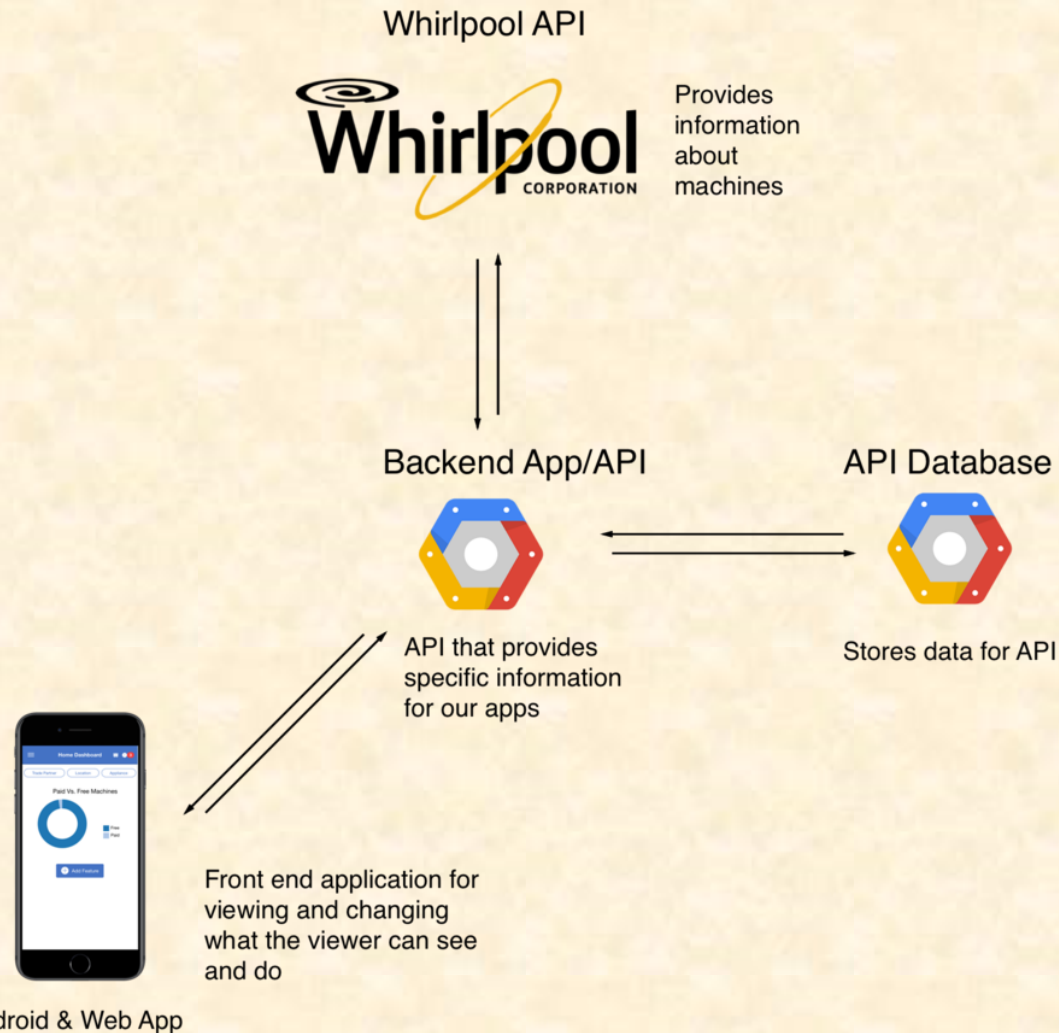

Domenic Belcastro

Yuqi Xiao

Ryan Feldman

Department of Computer Science and Engineering

Michigan State University

Spring 2017

*From Students...
...to Professionals*

Project Overview

- Cross-platform application to help maintain and monitor Whirlpool appliances
- Designed for Whirlpool administrators
- Unifies appliance data into a single visual network
- Displays alerts, errors and statuses of machines

System Architecture

Home Dashboard – Initial Load

Home Dashboard – Add Feature

Home Dashboard – With Feature

Filter Menu

Side Menu - Initial

Side Menu – Custom Dashboards

Interactive Map