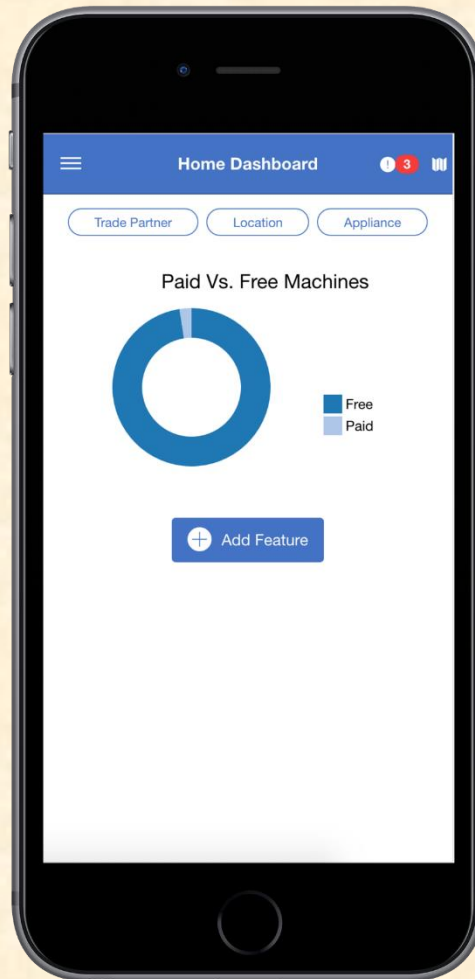

- Cross-platform application to help maintain and monitor Whirlpool appliances
- Designed for Whirlpool administrators
- Unifies appliance data into a single visual network
- Displays alerts, errors and statuses of machines

System Architecture

Home Dashboard – Initial Load

Home Dashboard – Add Feature

Home Dashboard – With Feature

Filter Menu

Side Menu - Initial

Side Menu – Custom Dashboards

Interactive Map

Create Dashboard

What's left to do?

- Push Notifications
- Line Graph
- Static Count Visualization
- More Complex Data Options
- Graph Animations
- Google Login
- Tests

Questions?

?

?

?

?