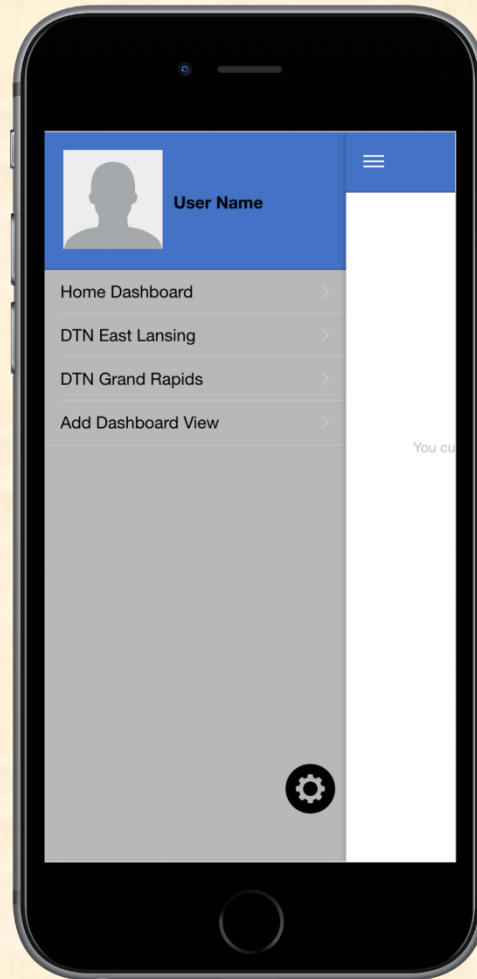

- Cross-platform application to help maintain and monitor Whirlpool appliances
- Designed for Whirlpool administrators
- Unifies appliance data into a single visual network
- Displays alerts, errors and statuses of machines

System Architecture

Home Dashboard – Initial Load

Home Dashboard – Add Feature

Home Dashboard – With Feature

Filter Menu

Side Menu - Initial

Side Menu – Custom Dashboards

Interactive Map