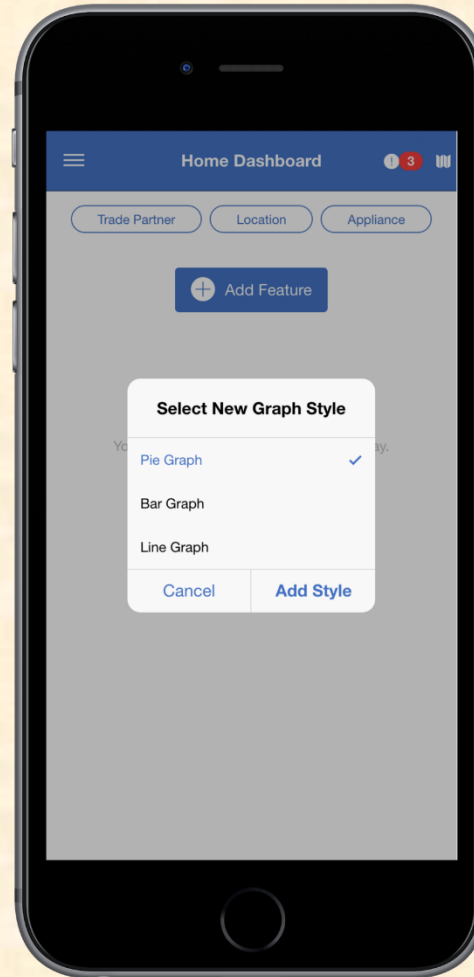

- Cross-platform application to help maintain and monitor Whirlpool appliances
- Designed for Whirlpool administrators
- Unifies appliance data into a single visual network
- Displays alerts, errors and statuses of machines

System Architecture

Home Dashboard – Initial Load

Home Dashboard – Add Feature

Home Dashboard – With Feature

Filter Menu

Side Menu - Initial

Side Menu – Custom Dashboards

Interactive Map