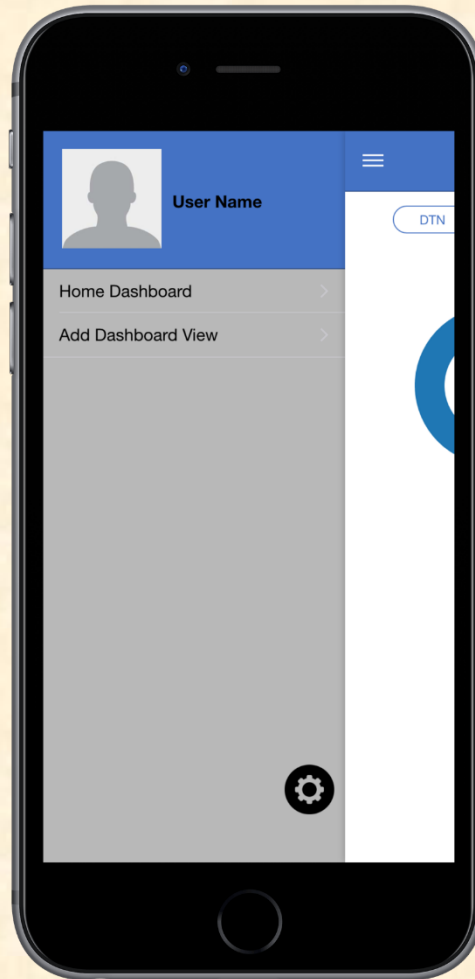

- Cross-platform application to help maintain and monitor Whirlpool appliances
- Designed for Whirlpool administrators
- Unifies appliance data into a single visual network
- Displays alerts, errors and statuses of machines

System Architecture

Home Dashboard – Initial Load

Home Dashboard – Add Feature

Home Dashboard – With Feature

Filter Menu

Side Menu - Initial

Side Menu – Custom Dashboards

Interactive Map