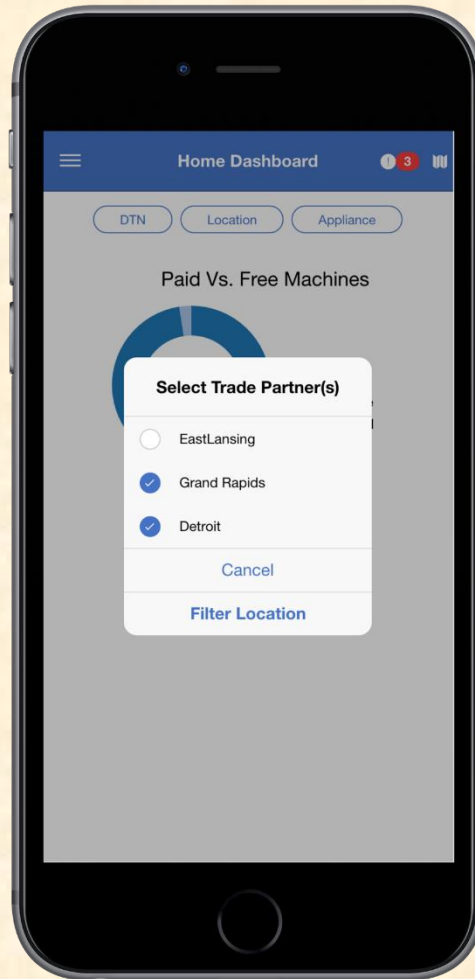

- Cross-platform application to help maintain and monitor Whirlpool appliances
- Designed for Whirlpool administrators
- Unifies appliance data into a single visual network
- Displays alerts, errors and statuses of machines

System Architecture

Home Dashboard – Initial Load

Home Dashboard – Add Feature

Home Dashboard – With Feature

Filter Menu

Side Menu - Initial

Side Menu – Custom Dashboards

Interactive Map

Create Dashboard

What's left to do?

- Push Notifications
- Line Graph
- Static Count Visualization
- More Complex Data Options
- Graph Animations
- Google Login
- Tests

Questions?

?

?

?

?