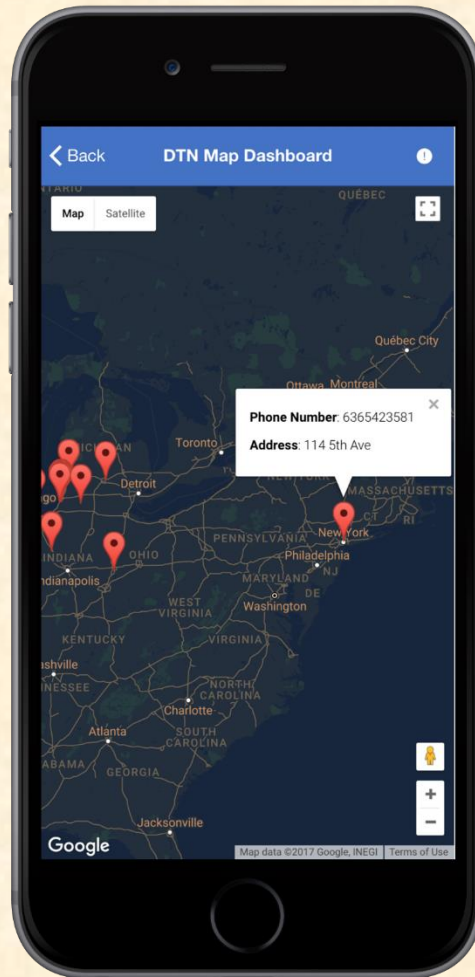

- Cross-platform application to help maintain and monitor Whirlpool appliances
- Designed for Whirlpool administrators
- Unifies appliance data into a single visual network
- Displays alerts, errors and statuses of machines

System Architecture

Home Dashboard – Initial Load

Home Dashboard – Add Feature

Home Dashboard – With Feature

Filter Menu

Side Menu - Initial

Side Menu – Custom Dashboards

Interactive Map