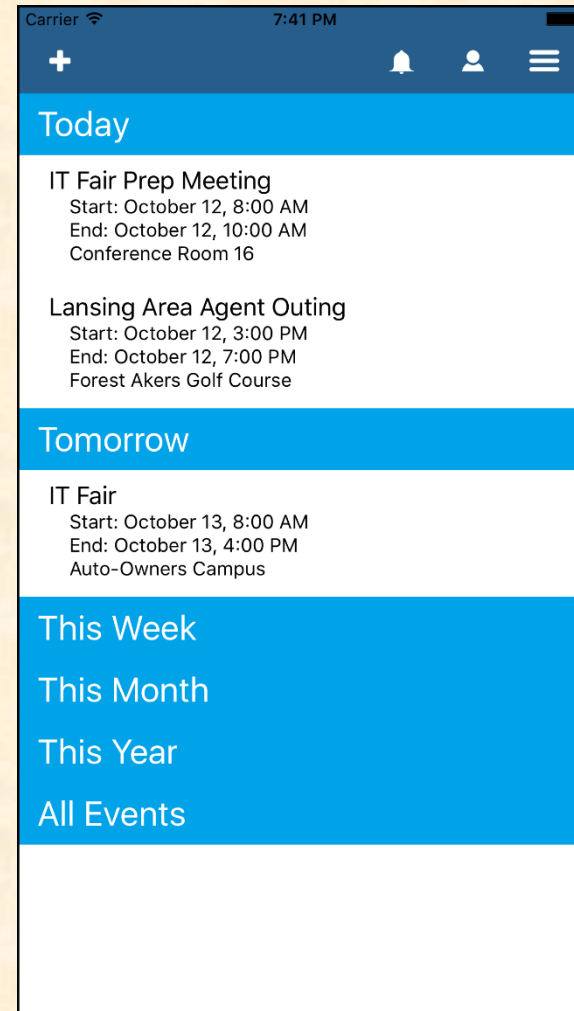

iOS Application