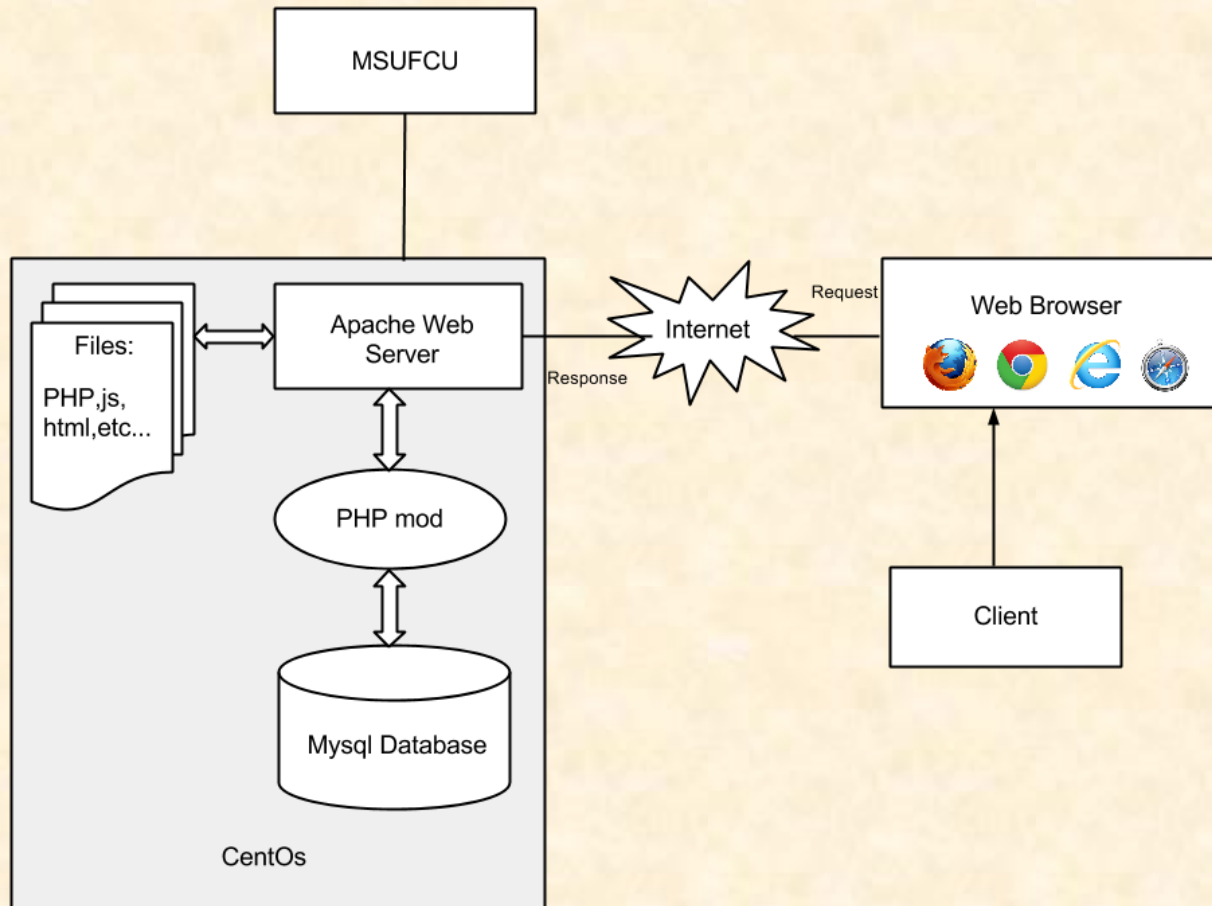

Fall 2014

*From Students...
...to Professionals*

Project Overview

- Reward members for growing MSUFCU community through a Refer a Friend Website
- Allow for user friendly sharing methods
 - Facebook
 - Twitter
 - Email
- Provide adaptive layout to both mobile and desktop users
- Track relevant information about usage

System Architecture

Mobile User Page

What's left to do?

- UI
- Testing layout across various devices
- Security/encryption
- Management tools