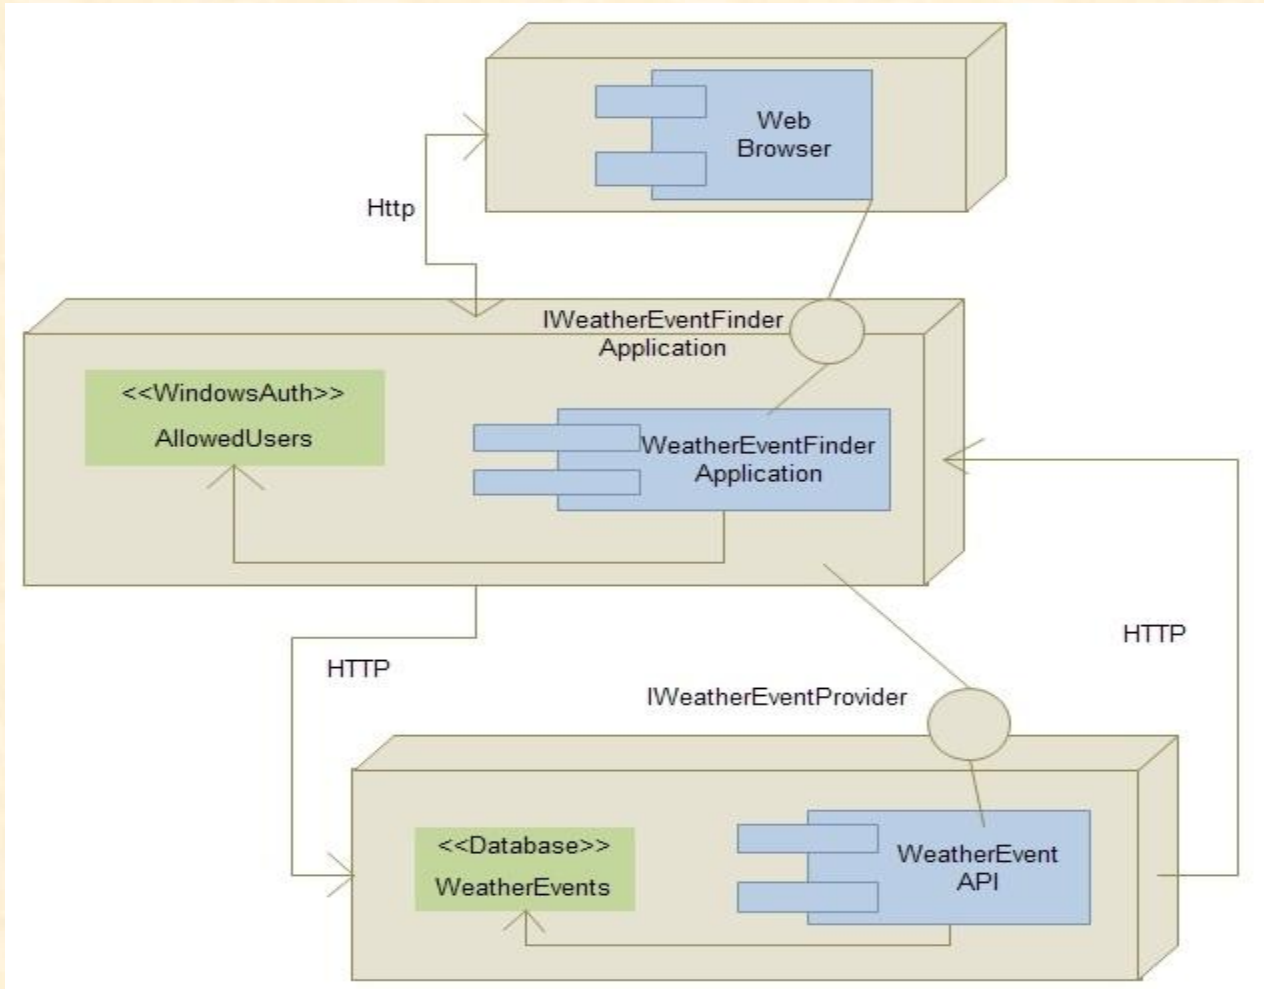

Spring 2010

Project Overview

- Insurance Claims Web Application
 - Used by Claims Associates
- Determine accurate weather history for specific location on specific date
- Compare weather history with claim
 - Helps Associate determine if claim is valid

Architecture Illustrated

Team Auto-Owners

Screen Shot

Weather Incidents - Windows Internet Explorer

http://www.weather.gov/eastlansing/forecast/forecast.html?lat=43.0667&lon=-84.4667&wob=0

File Edit View Favorites Tools Help