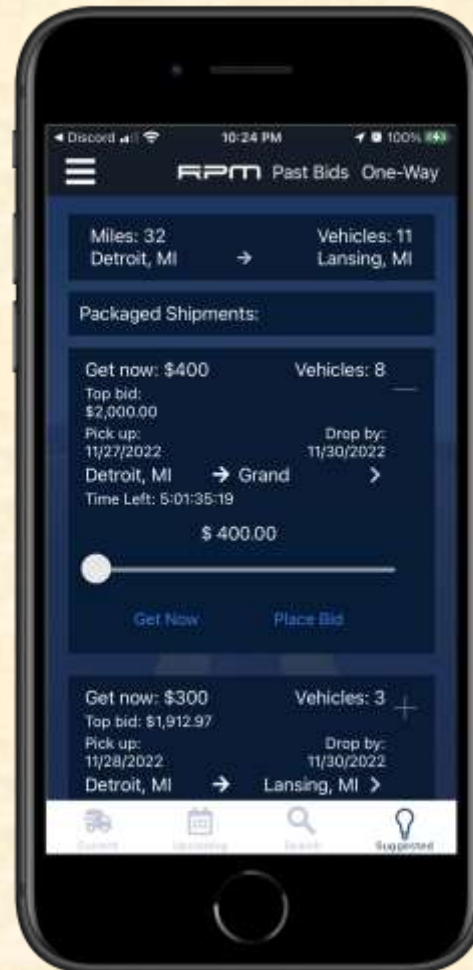

Multi-Way Shipment