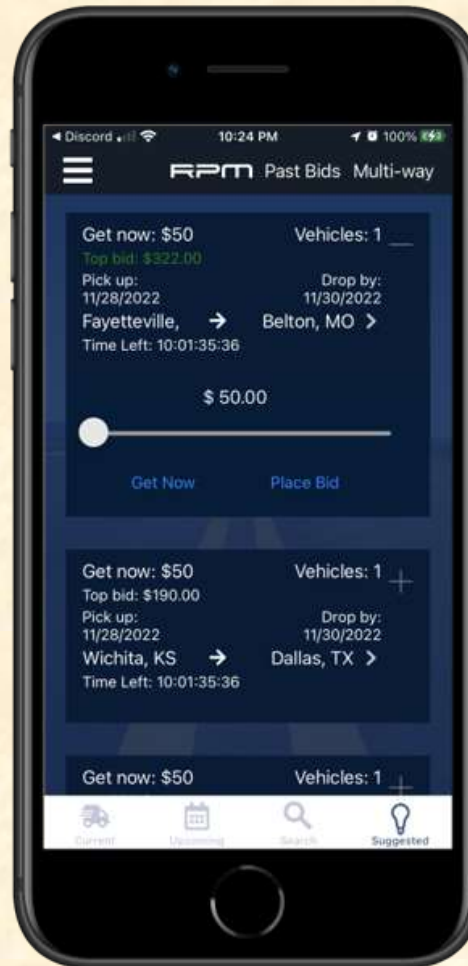

One-Way Shipment