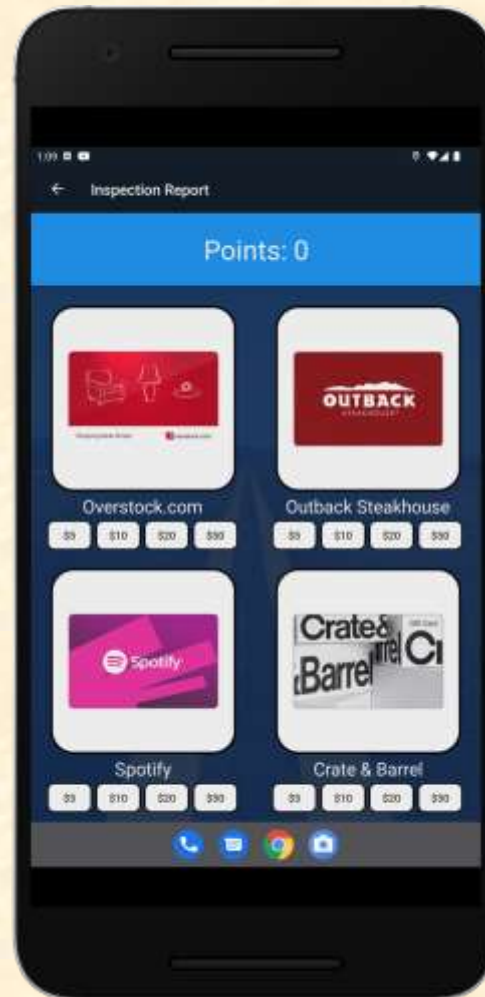

System Architecture

One-Way Shipment

Multi-Way Shipment

Search

Rewards

What's left to do?

- Features
 - The project is feature complete
- Stretch Goals
 - Autofill for search locations
 - Use RPM Turvo API that
- Other Tasks
 - Bug fixes