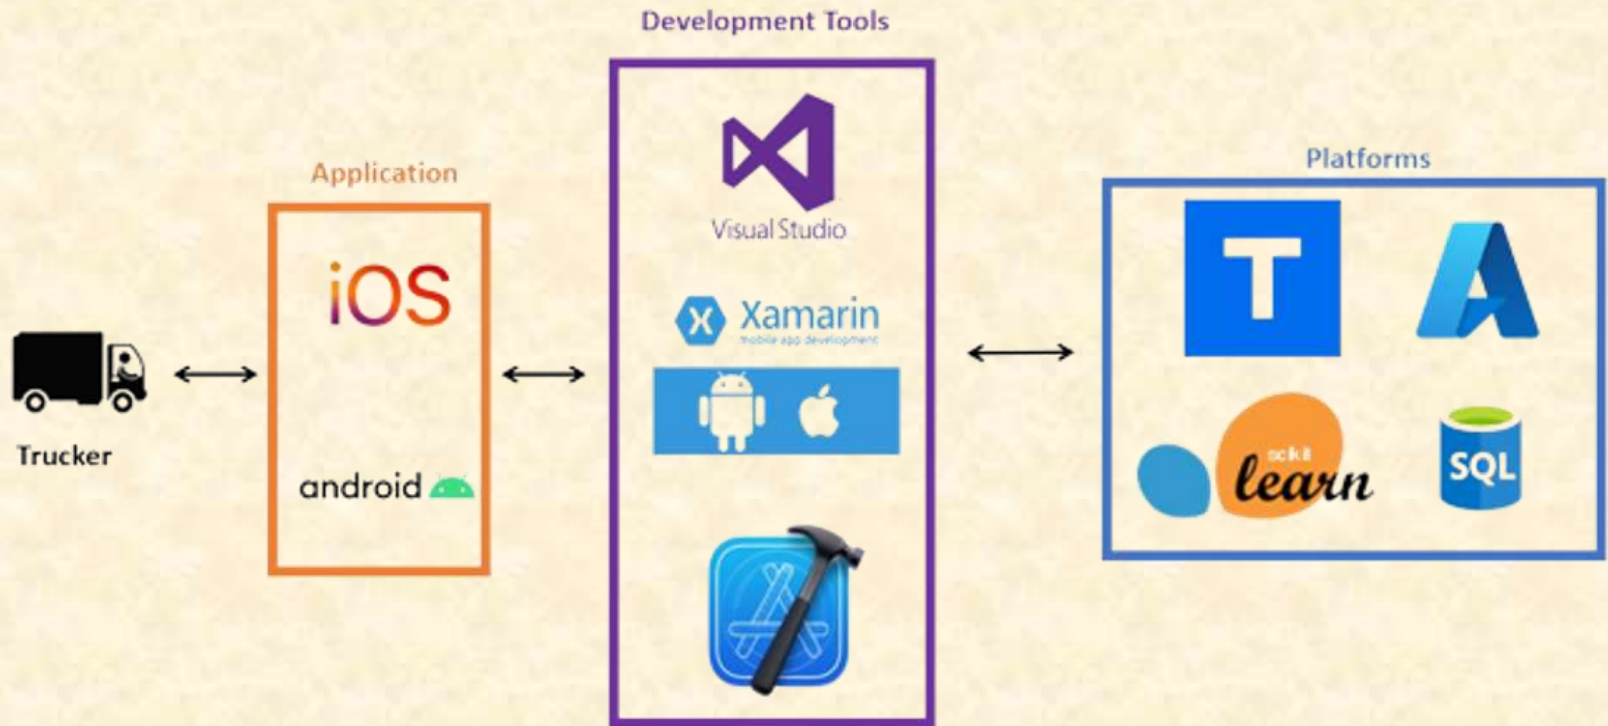

Junhao Liu

Nikit Parakh

Zach Troxell

Department of Computer Science and Engineering
Michigan State University

Fall 2022

*From Students...
...to Professionals*

Project Overview

- Suggest shipments to drivers
- Create searches for shipments
- Implement a bidding system
- Add loyalty program

System Architecture

One-Way Shipment

Multi-Way Shipment

Search

Rewards

What's left to do?

- Features
 - The project is feature complete
- Stretch Goals
 - Autofill for search locations
 - Use RPM Turvo API that
- Other Tasks
 - Bug fixes