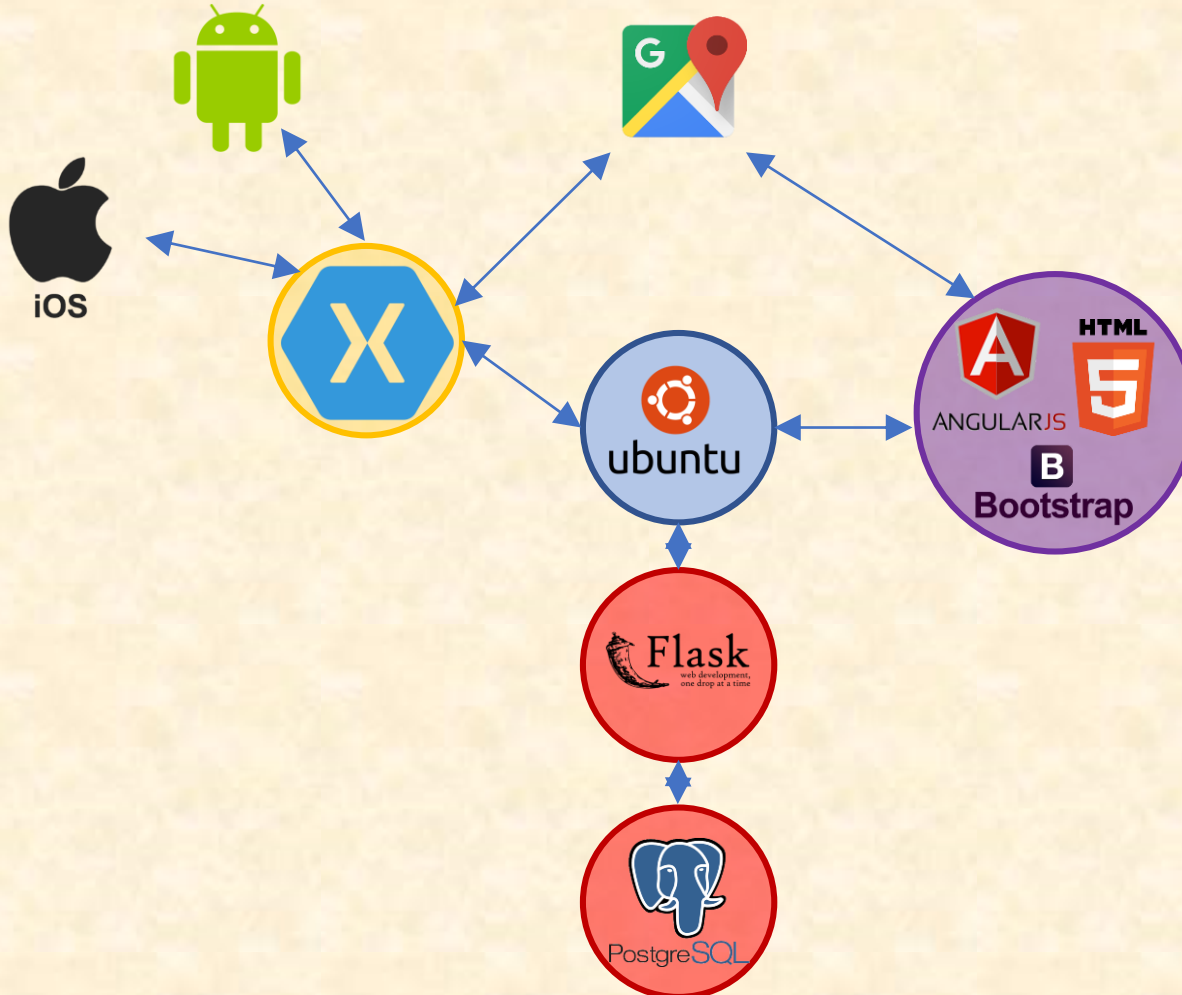

MICHIGAN STATE

U N I V E R S I T Y

Beta Presentation

GM Transportation Experience App

The Capstone Experience

Team GM

Brendan Carlson

Rob Cobau

Vince Cogswell

Phyllis Jin

Department of Computer Science and Engineering

Michigan State University

Spring 2017

*From Students...
...to Professionals*

Project Overview

- Mobile app for iOS and Android devices
- Ease stress of navigation on Warren Tech Center campus
- Help employees and visitors arrive on time
 - Guide users to parking lots near their destination
- Administrative web portal
 - Manage campuses, parking lots, buildings, gates, and shuttles

System Architecture

Mobile App: Home Page

Mobile App: Navigation

Web Portal: Campuses Page

The screenshot shows a web browser window with the URL `35.9.22.105/static/#!/campuses`. The page title is "Campuses". It features a Google Map of the United States with two red location pins in the Midwest region, near Chicago and Detroit. Below the map is a green button labeled "+ Add Campus".

Name	Status	Roles	No. of Buildings	No. of Parking Lots	No. of Gates	
GM Technical Center	Active	Executive, Employee, Visitor	2	3	1	 

Web Portal: Add a Campus

Campuses

Map Satellite

United States

Los Angeles San Diego