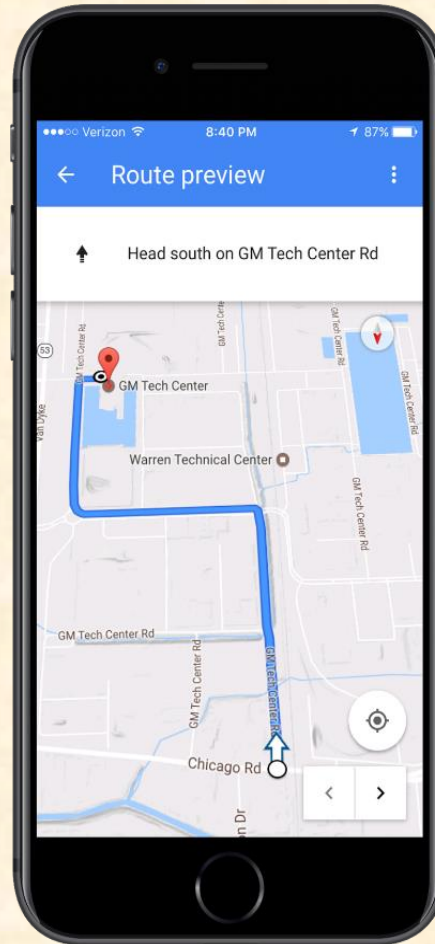

Vince Cogswell

Phyllis Jin

Department of Computer Science and Engineering

Michigan State University

Spring 2017

*From Students...
...to Professionals*

Project Overview

- Mobile app for iOS and Android devices
- Ease stress of navigation on Warren Tech Center campus
- Help employees and visitors arrive on time
 - Guide users to parking lots near their destination
- Administrative web portal
 - Manage campuses, parking lots, buildings, gates, and shuttles

System Architecture

Mobile App: Home Page

Mobile App: Navigation

Web Portal: Campuses Page

The screenshot shows a web browser window with the URL `35.9.22.105/static/#!/campuses`. The page title is "Campuses". It features a Google Map of the United States with two red location pins in the Midwest region, near Chicago and Detroit. Below the map is a green button labeled "+ Add Campus".

Name	Status	Roles	No. of Buildings	No. of Parking Lots	No. of Gates	
GM Technical Center	Active	Executive, Employee, Visitor	2	3	1	 

Web Portal: Add a Campus

Campuses

Map Satellite

United States

Los Angeles San Diego

Employee

Executive

Visitor

+ Add Role

Location:

Warren Technical Center, GM Tech Center Road, Warren, MI, United States

Map Satellite

Bear Creek Village