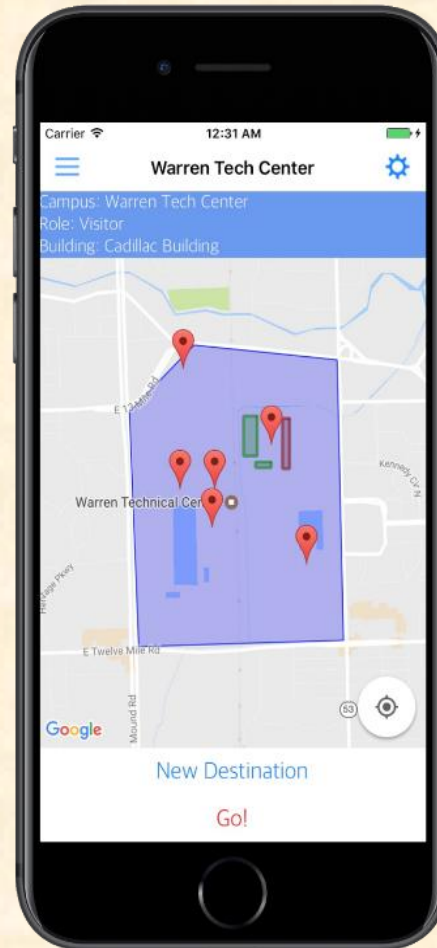

Vince Cogswell

Phyllis Jin

Department of Computer Science and Engineering

Michigan State University

Spring 2017

*From Students...
...to Professionals*

Project Overview

- Mobile app for iOS and Android devices
- Ease stress of navigation on Warren Tech Center campus
- Help employees and visitors arrive on time
 - Guide users to parking lots near their destination
- Administrative web portal
 - Manage campuses, parking lots, buildings, gates, and shuttles

System Architecture

Mobile App: Home Page

Mobile App: Navigation

Web Portal: Campuses Page

The screenshot shows a web browser window with the URL `35.9.22.105/static/#!/campuses`. The page title is "Campuses". It features a Google Map of the United States with two red location pins in the Midwest region, near Chicago and Detroit. Below the map is a green button labeled "+ Add Campus".

Name	Status	Roles	No. of Buildings	No. of Parking Lots	No. of Gates	
GM Technical Center	Active	Executive, Employee, Visitor	2	3	1	 

Web Portal: Add a Campus

Campuses

Map Satellite

United States

Los Angeles San Diego

Employee

Executive

Visitor

+ Add Role

Location:

Warren Technical Center, GM Tech Center Road, Warren, MI, United States

Map Satellite

Bear Creek Village